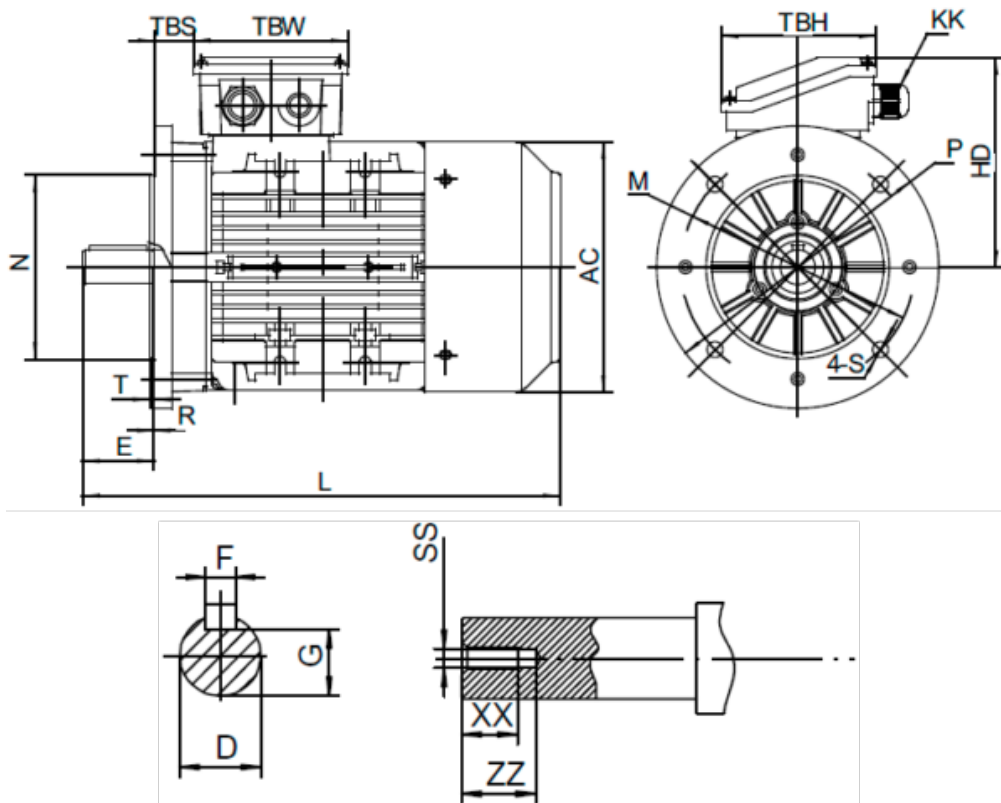

Data Sheet

Article number: 25160001641440

Description: Kleedrive T2A 561-4 0.06kw 1400 rpm UL/CSA
3x230/400V 50HZ IP55 B5 PTO

Measures

AA = 112	L = 195	TBH = 83
AC = Ø110	M = Ø100	TBS = 16.5
AD = 151	N = Ø80	TBW = 83
D = Ø9	P = Ø120	XX = 9
E = 20	R = 0	ZZ = 12
F = 3	S = Ø7	
G = 7.2	SS = M4	
HD = 95	T = 3	